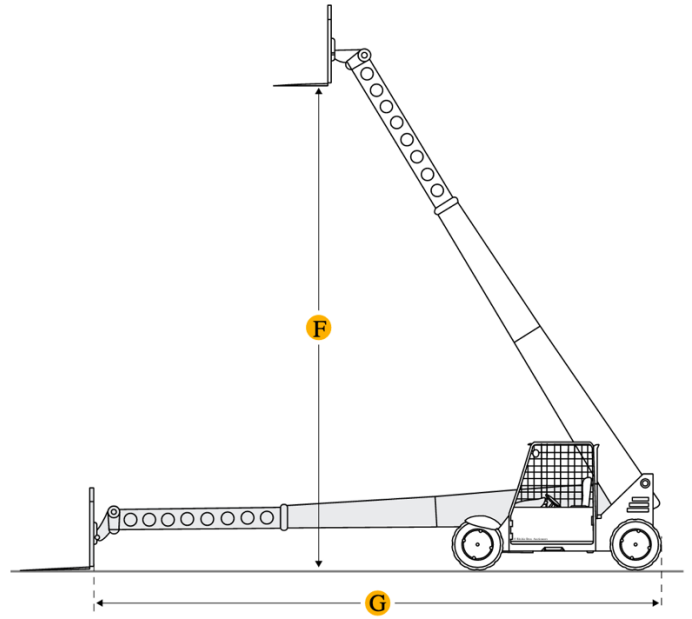

Ritchie Specs Terex TH842C Telescopic Forklift

Dimensions

Dimensions

A Length To Fork Face	24.02 ft in
E Ground Clearance	1.42 ft in
B Width Over Tires	8.5 ft in
C Overall Height	9.09 ft in
D Wheelbase	10.83 ft in
Turning Radius Outside Tires	14.77 ft in

Lift

F Max Lift Height	42 ft in
G Max Forward Reach	25 ft in
Max Lift Capacity	8000 lb

Specifications

Engine

Engine Make	2240
Engine Model	4045T
Gross Power	99 hp
Power Measured @	2500 rpm
Aspiration	Turbocharged

Operational

Operating Weight	22500 lb
Fuel Capacity	30 gal
Hydraulic System Fluid Capacity	34 gal
Alternator Supplied Amperage	95 amps
Tire Size	1300x24 12 ply

Transmission

Transmission Type	Powershift
Number Of Forward Gears	3
Number Of Reverse Gears	3
Max Speed - Forward	17.2 mph
Max Speed - Reverse	17.2 mph

Hydraulic

Pump Type	Axial Piston
------------------	--------------

Compare similar models

<i>Manufacturer/Model</i>	<i>Max Lift Capacity</i>	<i>Operating Weight</i>
JLG 943	9000 lb	--
JLG 6042	6000 lb	--
New Holland M428	800 lb	24118 lb