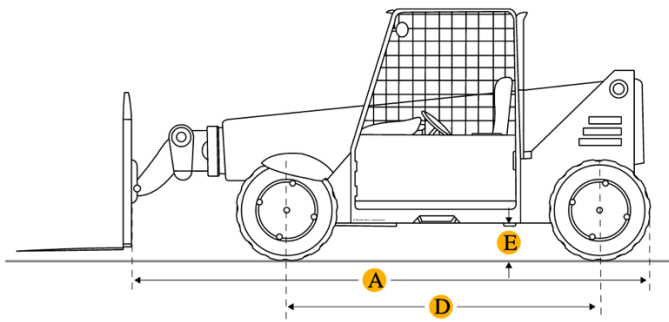

Ritchie Specs Terex TH842C Telescopic Forklift

Dimensions

Dimensions

A Length To Fork Face	24.02 ft in
E Ground Clearance	1.42 ft in
B Width Over Tires	8.5 ft in
C Overall Height	9.09 ft in
D Wheelbase	10.83 ft in
Turning Radius Outside Tires	14.77 ft in

Lift

F Max Lift Height	42 ft in
G Max Forward Reach	25 ft in
Max Lift Capacity	8000 lb

Specifications

Engine

Engine Make	2240
Engine Model	4045T
Gross Power	99 hp
Power Measured @	2500 rpm
Aspiration	Turbocharged

Operational

Operating Weight	22500 lb
Fuel Capacity	30 gal
Hydraulic System Fluid Capacity	34 gal
Alternator Supplied Amperage	95 amps
Tire Size	1300x24 12 ply

Transmission

Transmission Type	Powershift
Number Of Forward Gears	3
Number Of Reverse Gears	3
Max Speed - Forward	17.2 mph
Max Speed - Reverse	17.2 mph

Hydraulic

Pump Type	Axial Piston
------------------	--------------

Compare similar models

<i>Manufacturer/Model</i>	<i>Max Lift Capacity</i>	<i>Operating Weight</i>
JLG 943	9000 lb	--
JLG 6042	6000 lb	--
New Holland M428	800 lb	24118 lb