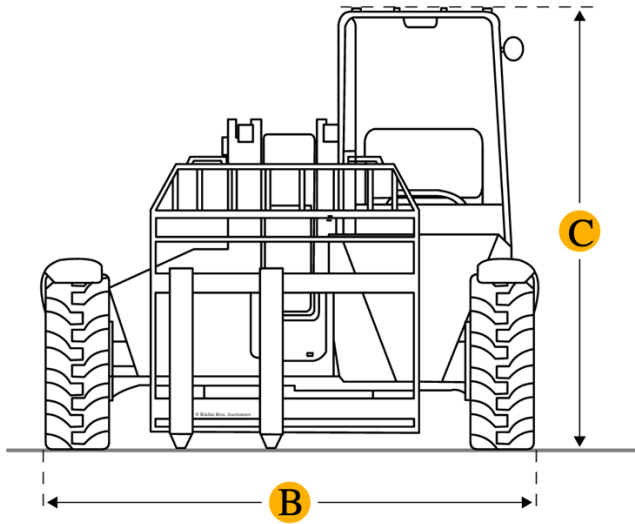

Ritchie Specs Terex TH842C Telescopic Forklift

Dimensions

Dimensions

A Length To Fork Face	24.02 ft in
E Ground Clearance	1.42 ft in
B Width Over Tires	8.5 ft in
C Overall Height	9.09 ft in
D Wheelbase	10.83 ft in
Turning Radius Outside Tires	14.77 ft in

Lift

F Max Lift Height	42 ft in
G Max Forward Reach	25 ft in
Max Lift Capacity	8000 lb

Specifications

Engine

Engine Make	2240
Engine Model	4045T
Gross Power	99 hp
Power Measured @	2500 rpm
Aspiration	Turbocharged

Operational

Operating Weight	22500 lb
Fuel Capacity	30 gal
Hydraulic System Fluid Capacity	34 gal
Alternator Supplied Amperage	95 amps
Tire Size	1300x24 12 ply

Transmission

Transmission Type	Powershift
Number Of Forward Gears	3
Number Of Reverse Gears	3
Max Speed - Forward	17.2 mph
Max Speed - Reverse	17.2 mph

Hydraulic

Pump Type	Axial Piston
------------------	--------------

Compare similar models

<i>Manufacturer/Model</i>	<i>Max Lift Capacity</i>	<i>Operating Weight</i>
JLG 943	9000 lb	--
JLG 6042	6000 lb	--
New Holland M428	800 lb	24118 lb