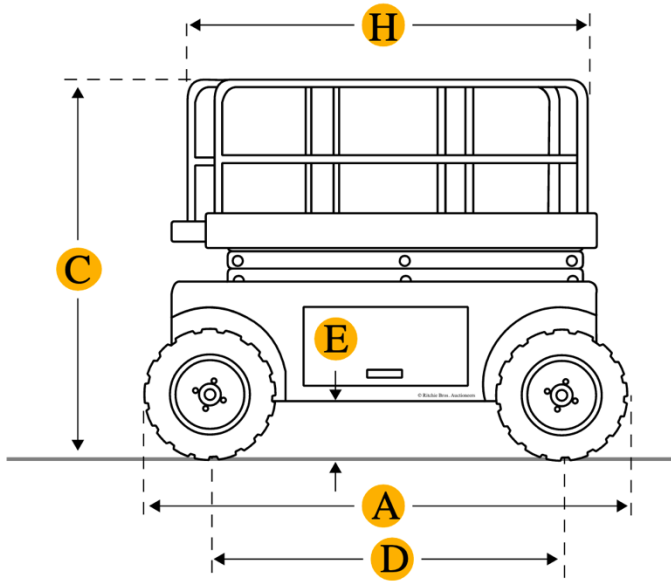

Ritchie Specs Skyjack SJ7135 Scissor Lift

Dimensions

Dimensions

A Overall Length	10.83 in
B Overall Width	5.91 ft in
C Height W/ Rails	8.86 ft in
E Ground Clearance	8 in
Turning Radius	17.39 ft in
Height W/O Rails	5.58 ft in

Platform

F Max Platform Height	35.11 ft in
I Deck Extension	55.12 in
J Height Of Rails	3.29 ft in
Max Working Height	41.02 ft in
Max Platform Weight Capacity	1000.9 lb
Lift Time	41 sec
Platform Inner Length	118.12 in
Platform Inner Width	63 in

Specifications

Engine

Engine Make	2334
Gross Power	31 hp
Fuel Type	gas/propane

Operational

Operating Weight	9120.6 lb
Max Speed	3 mph

Compare similar models

<i>Manufacturer/Model</i>	<i>Max Platform Weight Capacity</i>	<i>Operating Weight</i>
JLG 40RTS	1000 lb	10400 lb
JLG 25RTS	2000 lb	8500 lb
Snorkel SR4084	749.6 lb	9299.1 lb