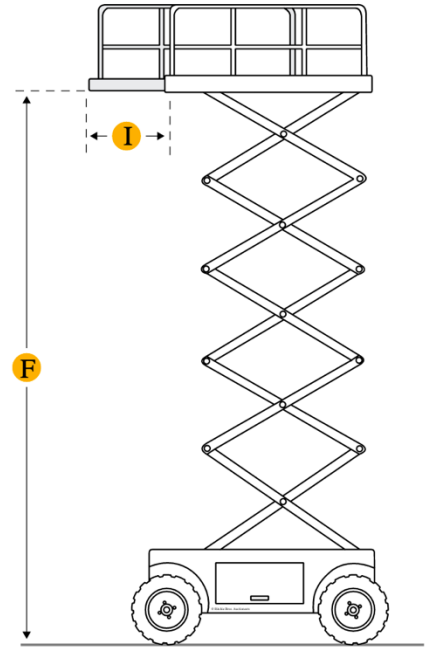

Ritchie Specs Skyjack SJ7135 Scissor Lift

Dimensions

Dimensions

A Overall Length	10.83 in
B Overall Width	5.91 ft in
C Height W/ Rails	8.86 ft in
E Ground Clearance	8 in
Turning Radius	17.39 ft in
Height W/O Rails	5.58 ft in

Platform

F Max Platform Height	35.11 ft in
I Deck Extension	55.12 in
J Height Of Rails	3.29 ft in
Max Working Height	41.02 ft in
Max Platform Weight Capacity	1000.9 lb
Lift Time	41 sec
Platform Inner Length	118.12 in
Platform Inner Width	63 in

Specifications

Engine

Engine Make	2334
Gross Power	31 hp
Fuel Type	gas/propane

Operational

Operating Weight	9120.6 lb
Max Speed	3 mph

Compare similar models

<i>Manufacturer/Model</i>	<i>Max Platform Weight Capacity</i>	<i>Operating Weight</i>
JLG 40RTS	1000 lb	10400 lb
JLG 25RTS	2000 lb	8500 lb
Snorkel SR4084	749.6 lb	9299.1 lb