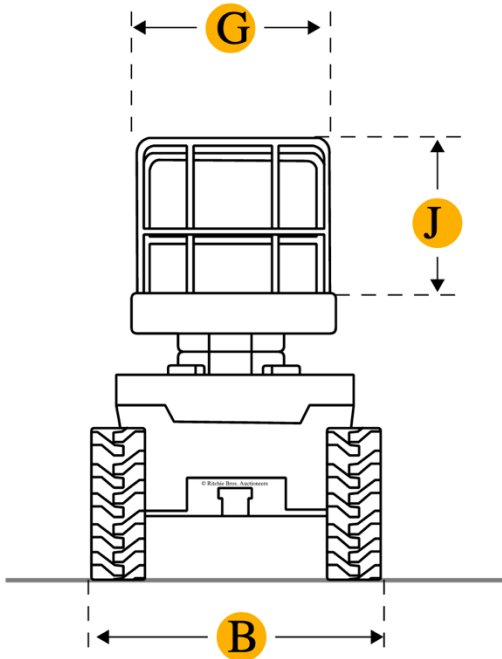

Ritchie Specs Skyjack SJ7135 Scissor Lift

Dimensions

Dimensions

A Overall Length	10.83 in
B Overall Width	5.91 ft in
C Height W/ Rails	8.86 ft in
E Ground Clearance	8 in
Turning Radius	17.39 ft in
Height W/O Rails	5.58 ft in

Platform

F Max Platform Height	35.11 ft in
I Deck Extension	55.12 in
J Height Of Rails	3.29 ft in
Max Working Height	41.02 ft in
Max Platform Weight Capacity	1000.9 lb
Lift Time	41 sec
Platform Inner Length	118.12 in
Platform Inner Width	63 in

Specifications

Engine

Engine Make	2334
Gross Power	31 hp
Fuel Type	gas/propane

Operational

Operating Weight	9120.6 lb
Max Speed	3 mph

Compare similar models

<i>Manufacturer/Model</i>	<i>Max Platform Weight Capacity</i>	<i>Operating Weight</i>
JLG 40RTS	1000 lb	10400 lb
JLG 25RTS	2000 lb	8500 lb
Snorkel SR4084	749.6 lb	9299.1 lb