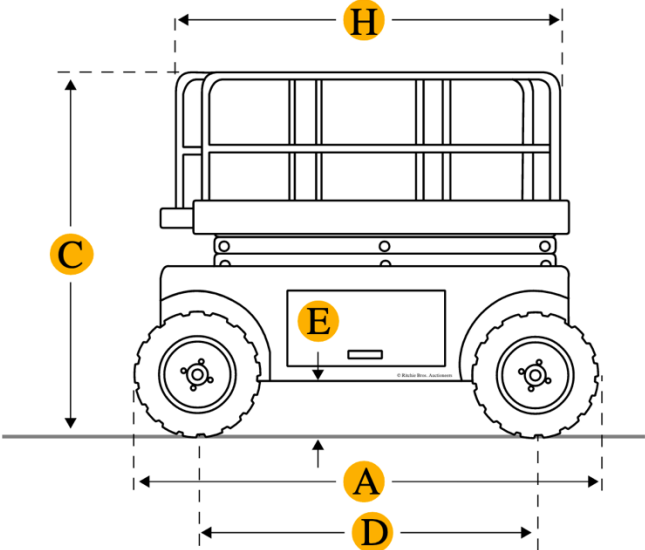

Genie GS3268RT Scissor Lift

Dimensions

Dimensions

A Overall Length	8.76 in
D Wheelbase	5.68 ft in
B Overall Width	5.68 ft in
C Height W/ Rails	7.62 ft in
E Ground Clearance	7.49 in
Height W/O Rails	5.58 ft in
Turning Radius	12.08 ft in

Platform

F Max Platform Height	31.99 ft in
I Deck Extension	57.09 in
Platform Inner Length	98.82 in
Platform Inner Width	61.03 in
Max Working Height	38.55 ft in
Max Platform Weight Capacity	1000.9 lb

Specifications

Engine

Engine Make	2334
Gross Power	20 hp
Fuel Type	Diesel

Operational

Operating Weight	8007.2 lb
Fuel Capacity	15.1 gal
Hydraulic System Fluid Capacity	16.6 gal
Max Speed	3.8 mph
Tire Size	12x23.5

Compare similar models

<i>Manufacturer/Model</i>	<i>Max Platform Weight Capacity</i>	<i>Operating Weight</i>
<u>JLG 25RTS</u>	2000 lb	8500 lb
<u>Snorkel SR3284</u>	1005.4 lb	8300.5 lb
<u>Snorkel SR3370</u>	992.1 lb	7980.8 lb