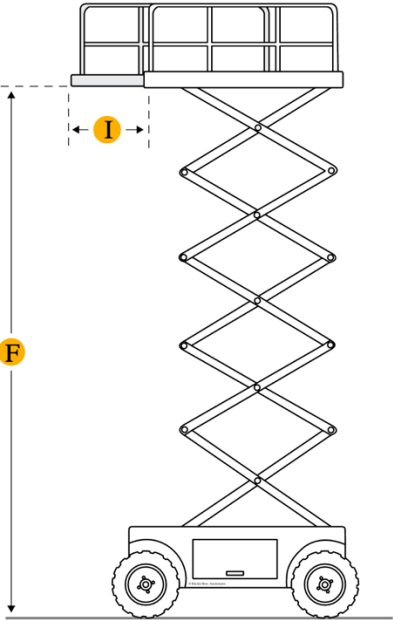

Genie GS3268RT Scissor Lift

Dimensions

Dimensions

A Overall Length	8.76 in
D Wheelbase	5.68 ft in
B Overall Width	5.68 ft in
C Height W/ Rails	7.62 ft in
E Ground Clearance	7.49 in
Height W/O Rails	5.58 ft in
Turning Radius	12.08 ft in

Platform

F Max Platform Height	31.99 ft in
I Deck Extension	57.09 in
Platform Inner Length	98.82 in
Platform Inner Width	61.03 in
Max Working Height	38.55 ft in
Max Platform Weight Capacity	1000.9 lb

Specifications

Engine

Engine Make	2334
Gross Power	20 hp
Fuel Type	Diesel

Operational

Operating Weight	8007.2 lb
Fuel Capacity	15.1 gal
Hydraulic System Fluid Capacity	16.6 gal
Max Speed	3.8 mph
Tire Size	12x23.5

Compare similar models