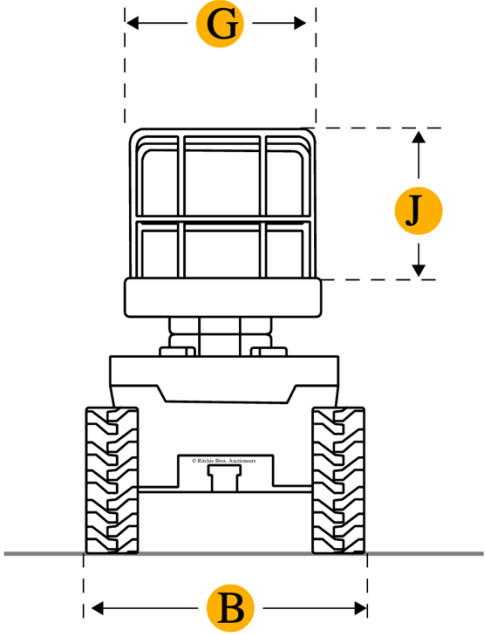

Genie GS3268RT Scissor Lift

Dimensions

Dimensions

A Overall Length	8.76 in
D Wheelbase	5.68 ft in
B Overall Width	5.68 ft in
C Height W/ Rails	7.62 ft in
E Ground Clearance	7.49 in
Height W/O Rails	5.58 ft in
Turning Radius	12.08 ft in

Platform

F Max Platform Height	31.99 ft in
I Deck Extension	57.09 in
Platform Inner Length	98.82 in
Platform Inner Width	61.03 in
Max Working Height	38.55 ft in
Max Platform Weight Capacity	1000.9 lb

Specifications

Engine

Engine Make	2334
Gross Power	20 hp
Fuel Type	Diesel

Operational

Operating Weight	8007.2 lb
Fuel Capacity	15.1 gal
Hydraulic System Fluid Capacity	16.6 gal
Max Speed	3.8 mph
Tire Size	12x23.5

Compare similar models