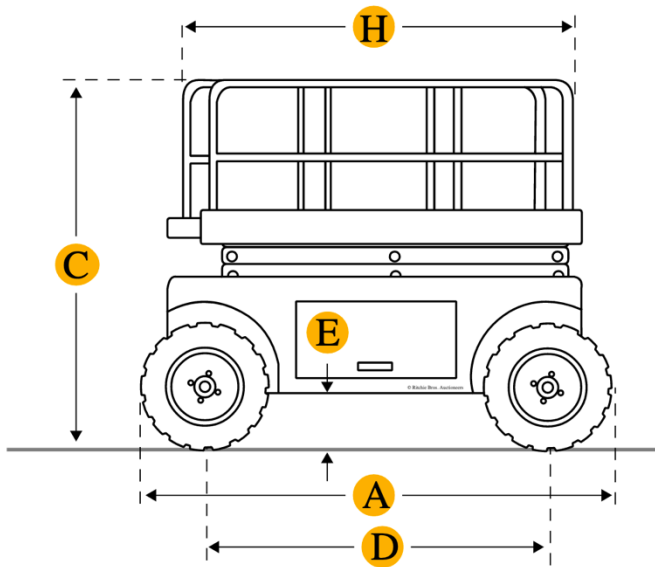

# Ritchie Spec Skyjack SJ8243 Scissor Lifts

## Dimensions

### Dimensions

<b>A Overall Length</b>	10.5 in
<b>B Overall Width</b>	6.89 ft in
<b>C Height W/ Rails</b>	10.18 ft in
<b>E Ground Clearance</b>	8 in
<b>Turning Radius</b>	20.02 ft in
<b>Height W/O Rails</b>	7.55 ft in