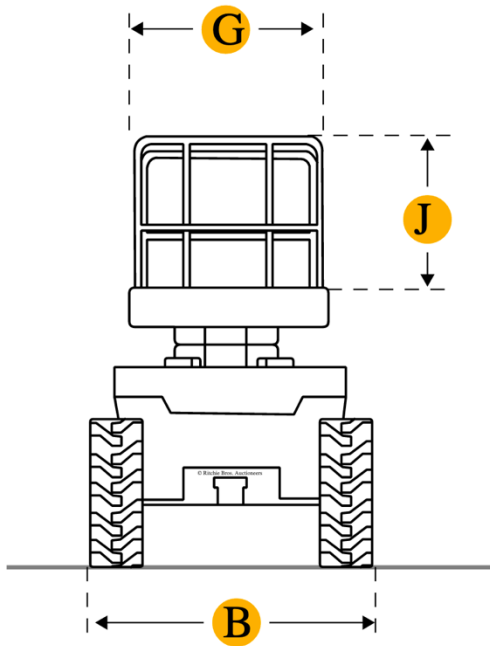

# Ritchie Spec Skyjack SJ8243 Scissor Lifts

## Dimensions

### Dimensions

<b>A Overall Length</b>	10.5 in
<b>B Overall Width</b>	6.89 ft in
<b>C Height W/ Rails</b>	10.18 ft in
<b>E Ground Clearance</b>	8 in
<b>Turning Radius</b>	20.02 ft in
<b>Height W/O Rails</b>	7.55 ft in