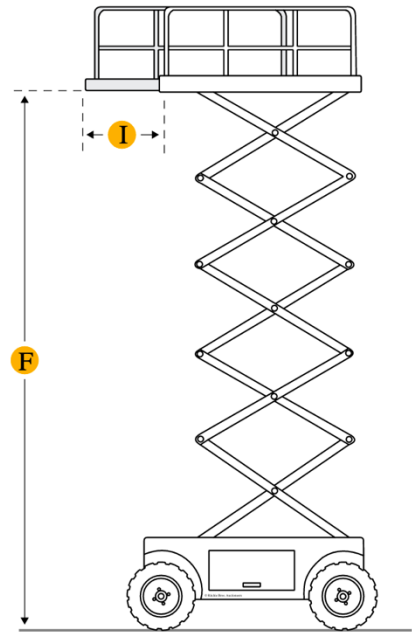

# Ritchie Spec Skyjack SJ8243 Scissor Lifts

## Dimensions

### Dimensions

<b>A Overall Length</b>	10.5 in
<b>B Overall Width</b>	6.89 ft in
<b>C Height W/ Rails</b>	10.18 ft in
<b>E Ground Clearance</b>	8 in
<b>Turning Radius</b>	20.02 ft in
<b>Height W/O Rails</b>	7.55 ft in